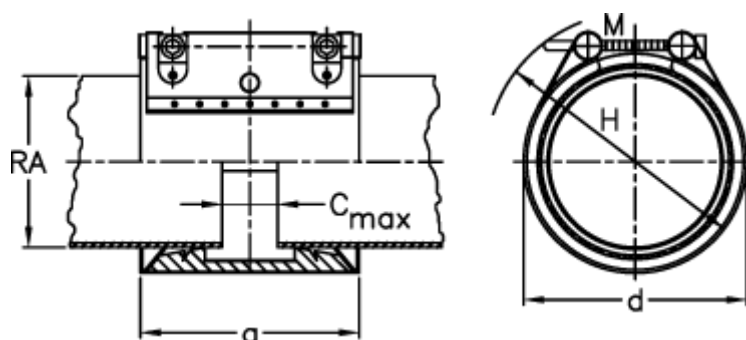

Article number: 025789300033

Description: Norma Connect pipe coupling
GRIP W5 Ø=33,7 EPDM, 16 bar

Measures

a	= 67
C max with insertion band	= 3
d	= 55
H	= 75
M (screw)	= M8
Nominal pressure (bar)	= 16
RA	= 33.700000000000003
RA min-RA max	= 31,0-34,2

Weight a piece = 0.4